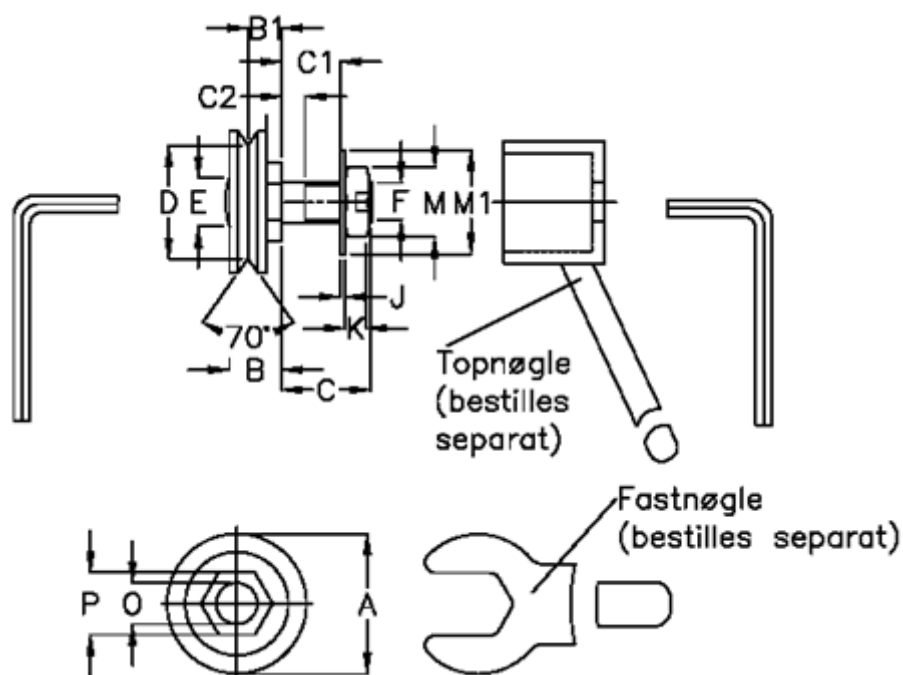

Article number: 0571519195

Description: Hepco GV3 bearing GLJ 195 CNS
Slimline With Long Stud

Measures

a = 19.5	F = M6x0,75
B = 9.2	J = 0.80
B1 = 5.7	K = 3.2
C = 14	M = 10
C1 = 10.0	M1 = 13
C2 = 2.5	O = 6
D = 14.80	P = 11
E = 7.0	Weight kg/1000 = 0.014